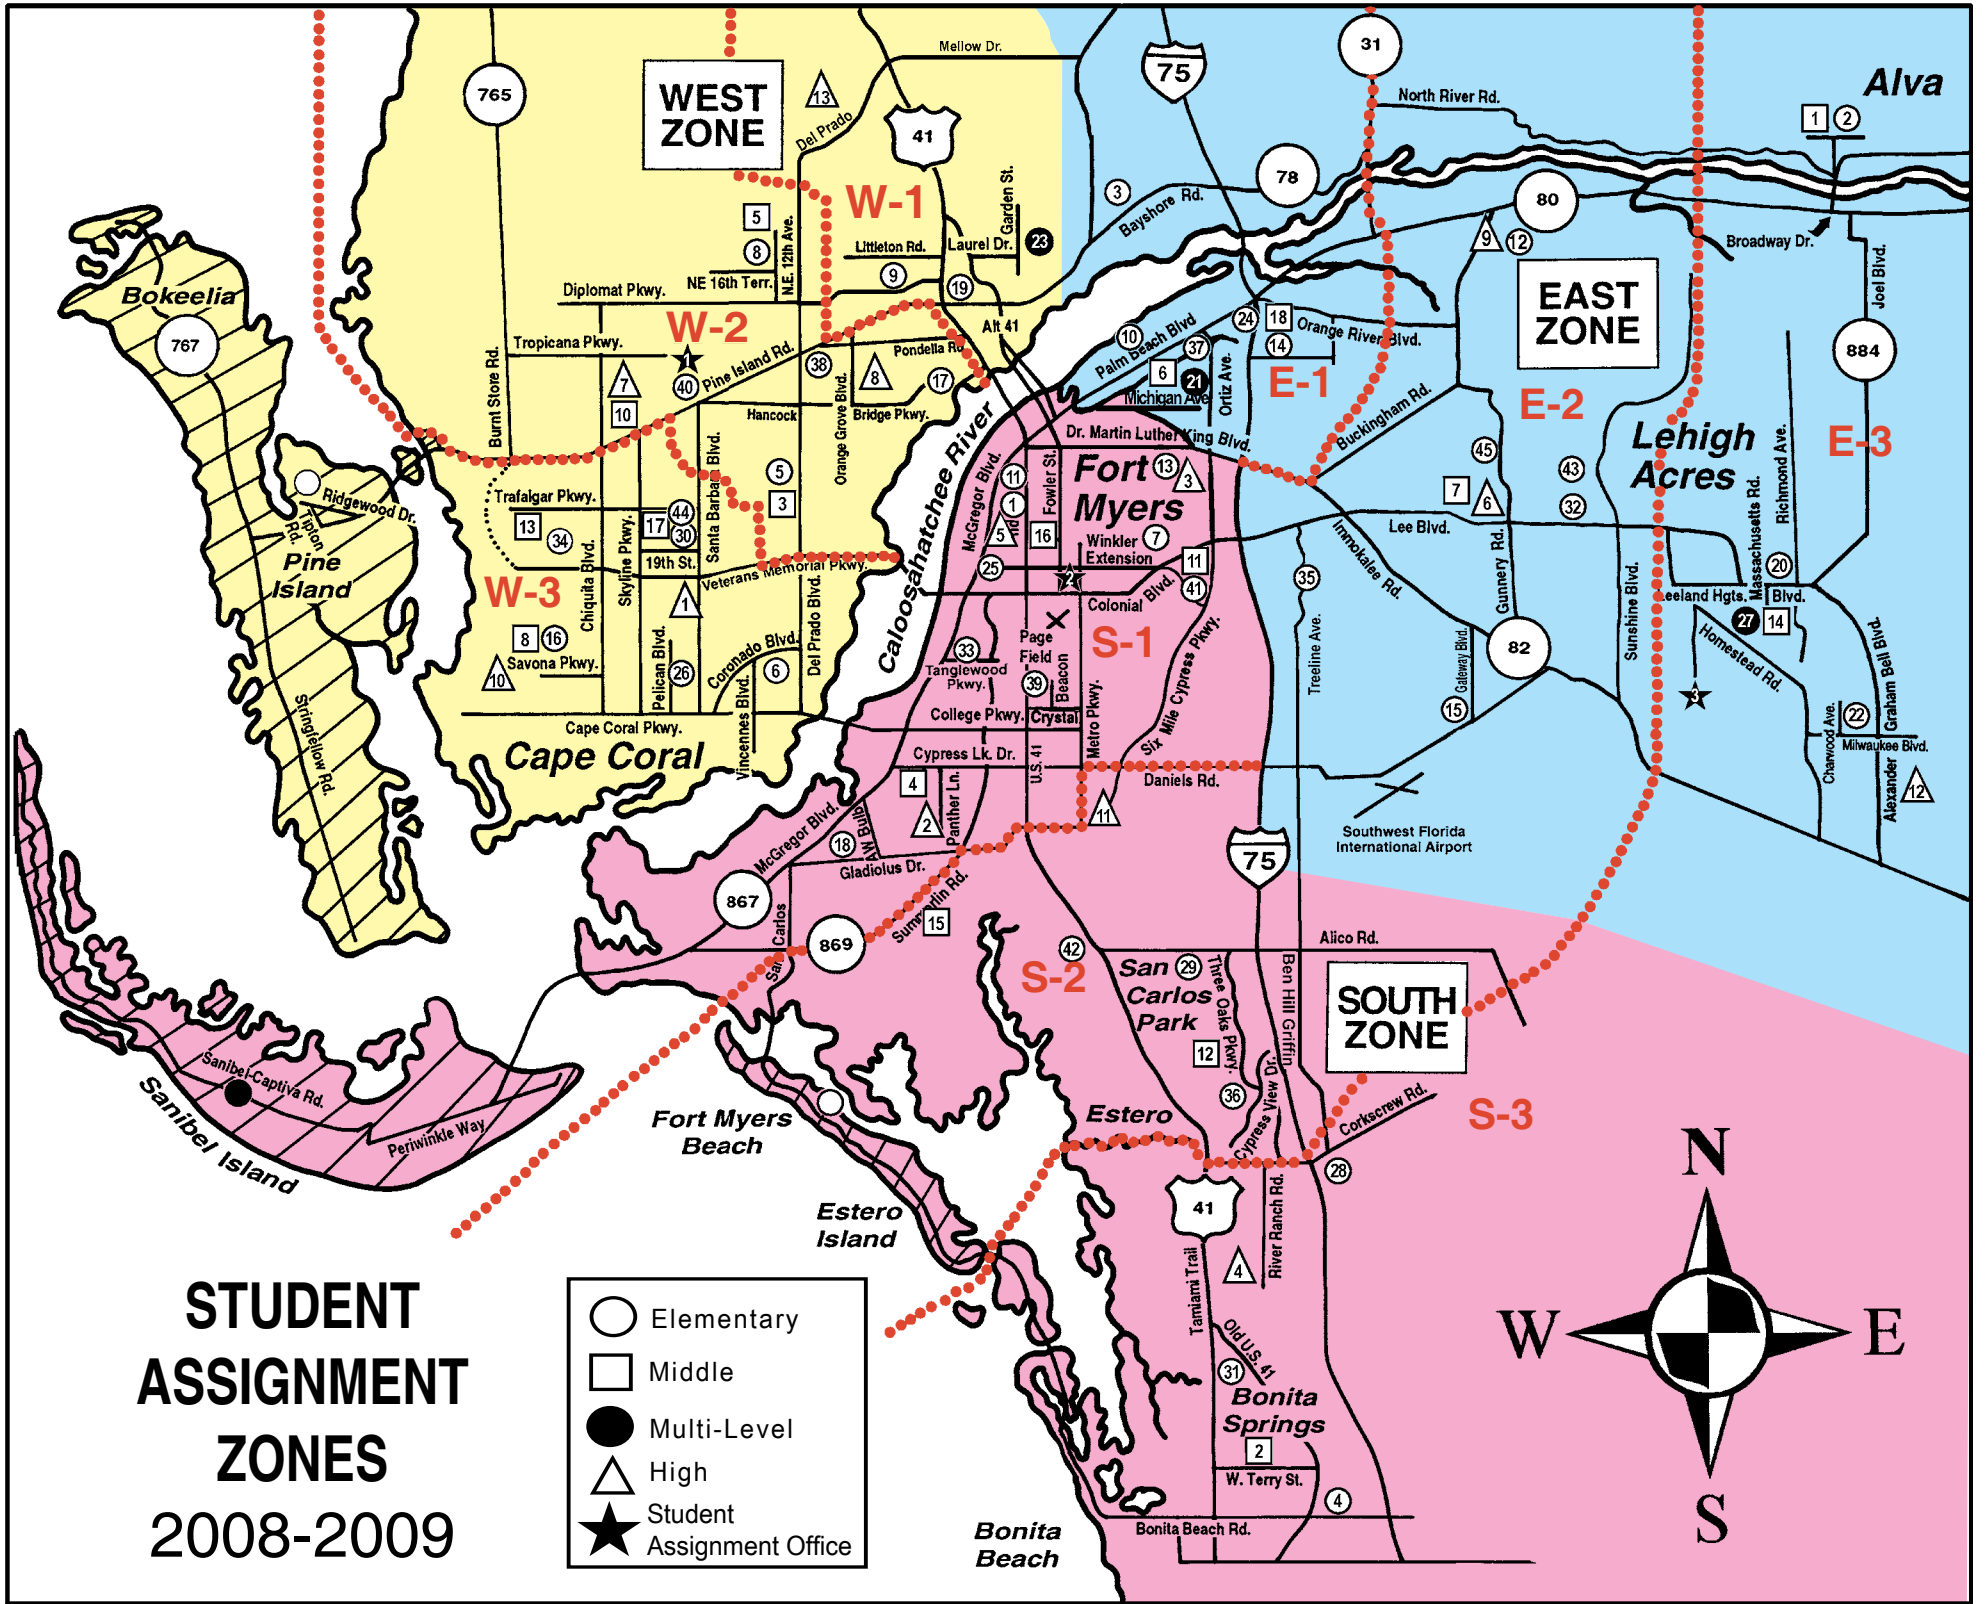

THE SCHOOL DISTRICT OF LEE COUNTY

Free school bus transportation is provided for students who live beyond two miles from their assigned school. Students residing in barrier island boundary areas of Fort Myers Beach, and Pine Island will attend their barrier island elementary school. Students residing in barrier island boundary area of Sanibel Island will attend their barrier island elementary and middle school.

SOUTH ZONE Student Assignment Office	
Fort Myers	2
Elementary Schools	
Allen Park	1
Bonita Springs (U) (A)	4
Colonial (U)	7
Edison Park (A)	11
Franklin Park (T)(U)	13
Heights (IB)	18
Orangewood	25
Pinewoods	28
Ray V. Pottorf	41
Rayma C. Page (U)	42
San Carlos Park (U) (A)	29
Spring Creek (U)	31
Tanglewood Riverside	33
Three Oaks	36
Villas	39
Middle Schools	
Bonita Springs	2
Cypress Lake (A)	4
Fort Myers Middle Academy (U) (T)	16
Lexington (IB)	15
Paul Laurence Dunbar	11
Three Oaks (U)	12
High Schools	
Cypress Lake (A)	2
Dunbar (T)	3
Estero	4
Fort Myers (IB)	5
South Fort Myers (C)	11

EAST ZONE Student Assignment Office	
Lehigh Acres	3
Elementary Schools	
Alva	2
Bayshore (U)	3
Edgewood Academy (U)	10
G. Weaver Hipps	45
Gateway	15
Harns Marsh	43
Lehigh	20
Manatee	14
Michigan International (K-8) (IB)	21
Mirror Lakes (U)	22
Orange River	24
Riverhall (U)	12
Sunshine	32
Tice	37
Treeline	35
Veterans Park (K-8) (A) (U)	27
Middle Schools	
Alva	1
Lee (IB)	6
Lehigh Acres (U)	14
Michigan International (K-8)	21
Oak Hammock	18
Varsity Lakes	7
Veterans Park (K-8) (A) (U)	27
High Schools	
Dunbar Zone Magnet (T)	3
East Lee County (C)	12
Lehigh Senior (A)	6
Riverdale (IB)	9