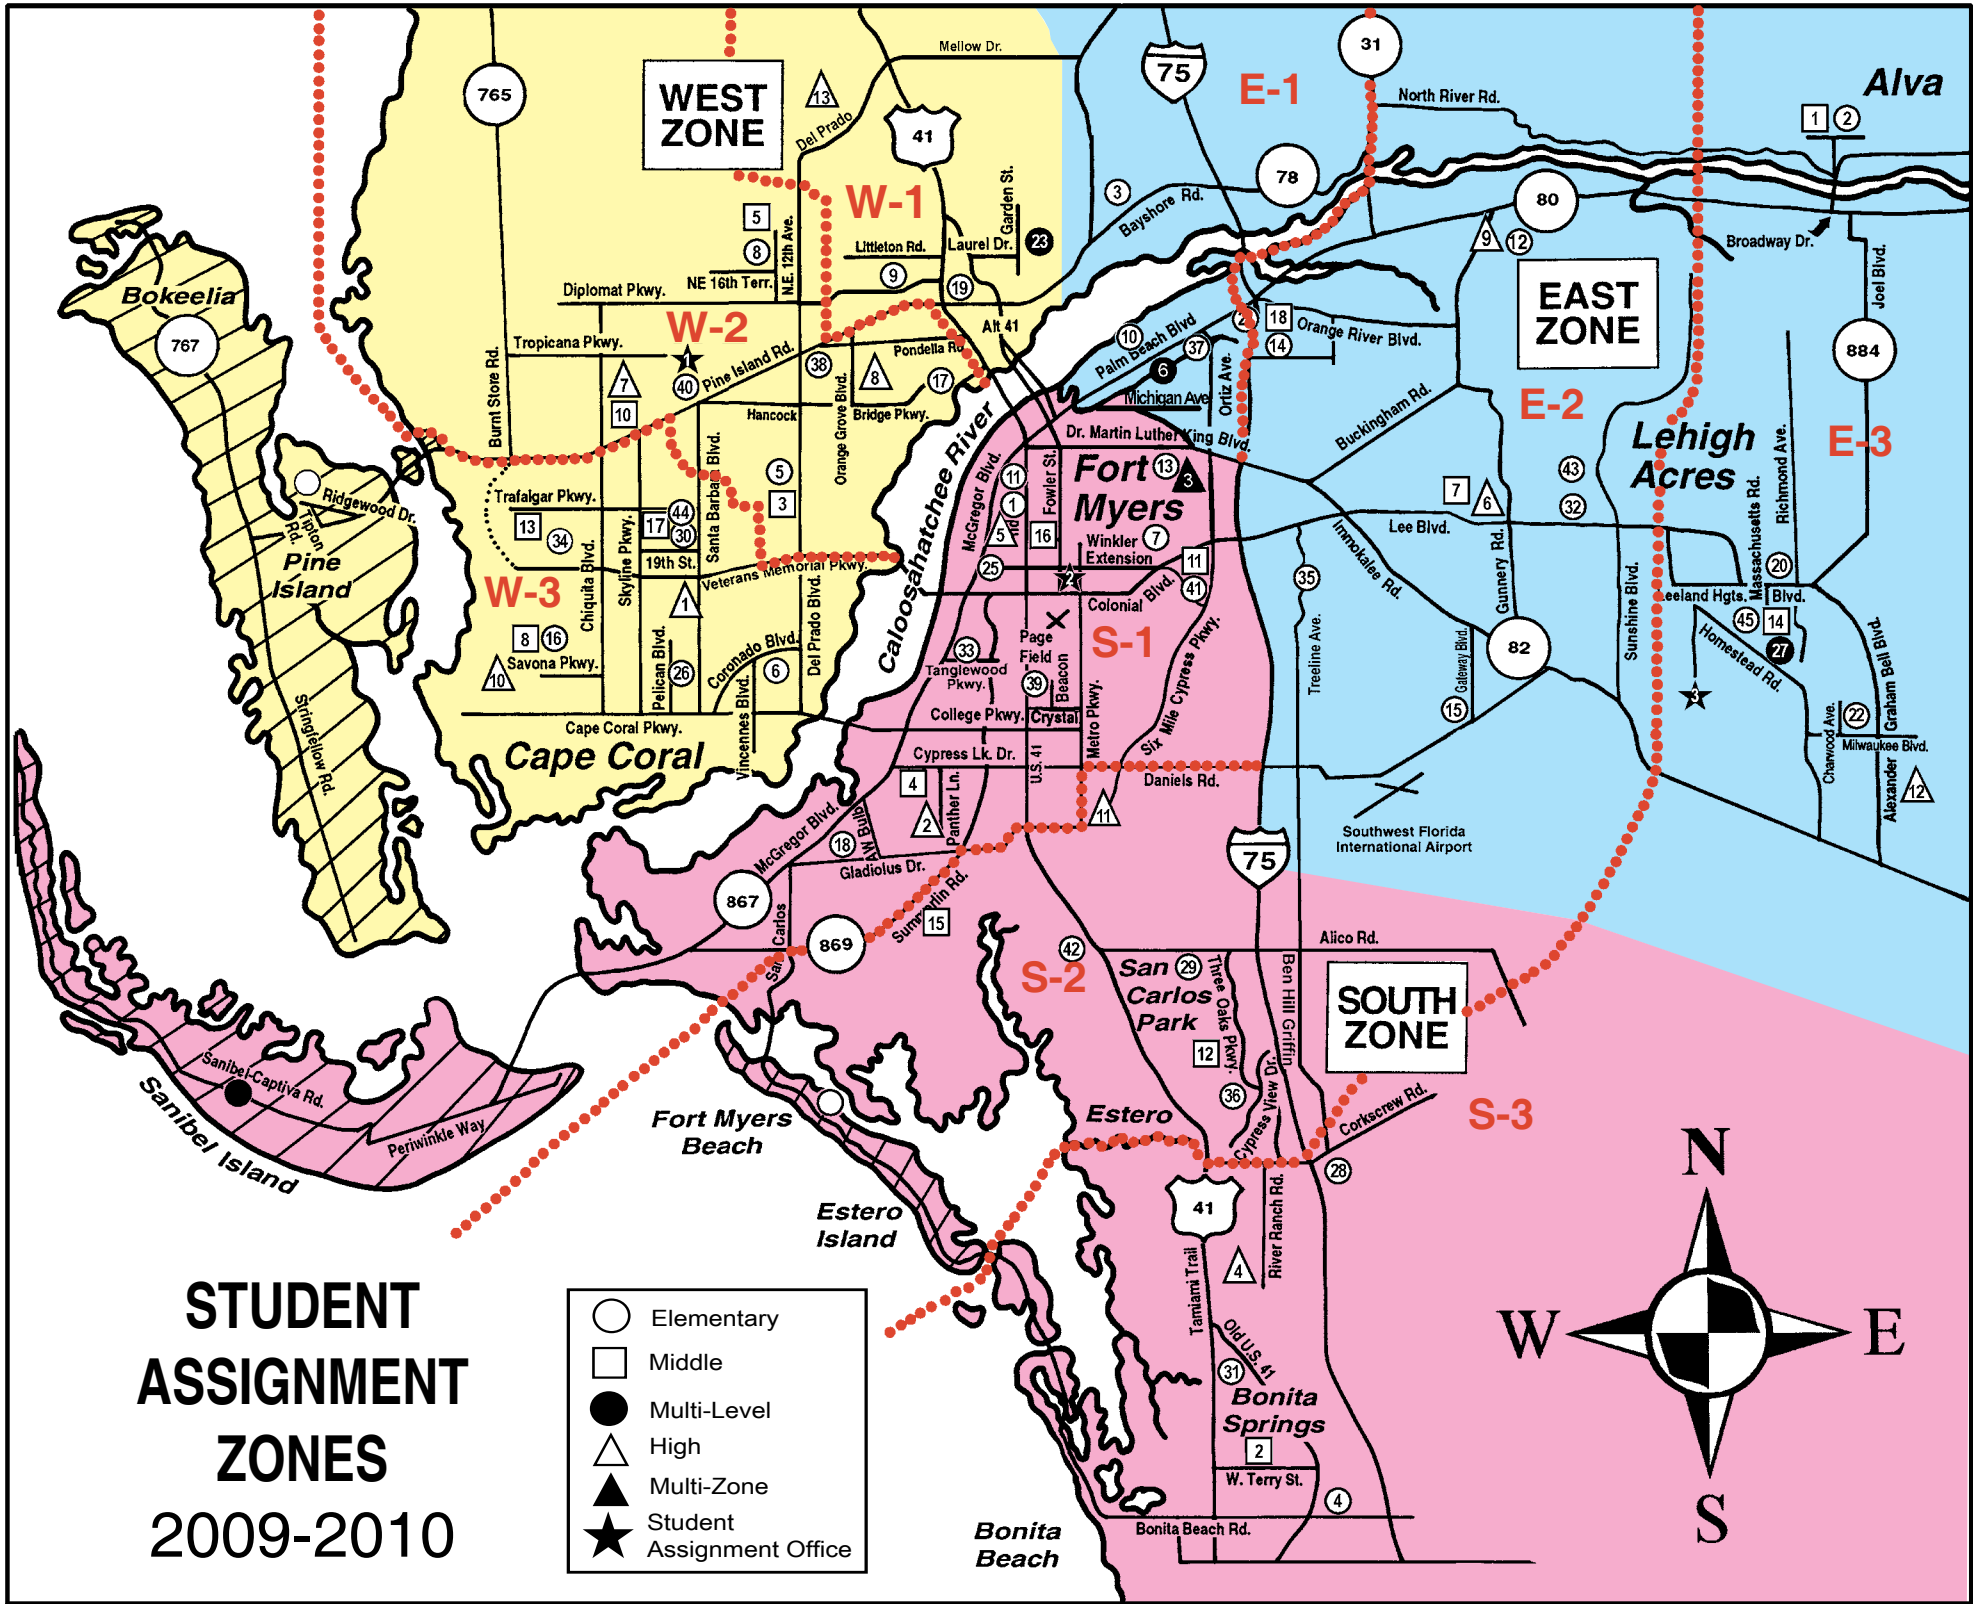

# THE SCHOOL DISTRICT OF LEE COUNTY

Free school bus transportation is provided for students who live beyond two miles from their assigned school. Students residing in barrier island boundary areas of Fort Myers Beach, and Pine Island will attend their barrier island elementary school. Students residing in barrier island boundary area of Sanibel Island will attend their barrier island elementary and middle school.

SOUTH ZONE Student Assignment Office	
Fort Myers	2
Elementary Schools	
Allen Park	1
Bonita Springs (U) (A)	4
Colonial (U)	7
Edison Park (A)	11
Franklin Park (T)(U)	13
Heights (IB)	18
Orangewood	25
Pinewoods	28
Ray V. Pottorf	41
Rayma C. Page (U)	42
San Carlos Park (U) (A)	29
Spring Creek (U)	31
Tanglewood Riverside	33
Three Oaks	36
Villas	39
Middle Schools	
Bonita Springs	2
Cypress Lake (A)	4
Fort Myers Middle Academy (U) (T)	16
Lexington (IB)	15
Paul Laurence Dunbar	11
Three Oaks (U)	12
High Schools	
Cypress Lake (A)	2
Dunbar Zone Magnet (T)	3
Estero	4
Fort Myers (IB)	5
South Fort Myers (C)	11

EAST ZONE Student Assignment Office	
Lehigh Acres	3
Elementary Schools	
Alva	2
Bayshore (U)	3
Edgewood Academy (U)	10
G. Weaver Hipps	45
Gateway	15
Harns Marsh	43
Lehigh	20
Manatee	14
Mirror Lakes (U)	22
New School "E" (U) (IB*) (K-8)	6
Orange River	24
River Hall (U)	12
Sunshine	32
Tice	37
Treeline (U)	35
Veterans Park (K-8) (A) (U)	27
Middle Schools	
Alva	1
Lehigh Acres (U)	14
New School "E" (U*) (IB) (K-8)	6
Oak Hammock	18
Varsity Lakes (U)	7
Veterans Park (K-8) (A) (U)	27
High Schools	
Dunbar (T)	3
East Lee County (C)	12
Lehigh Senior (A)	6
Riverdale (IB)	9